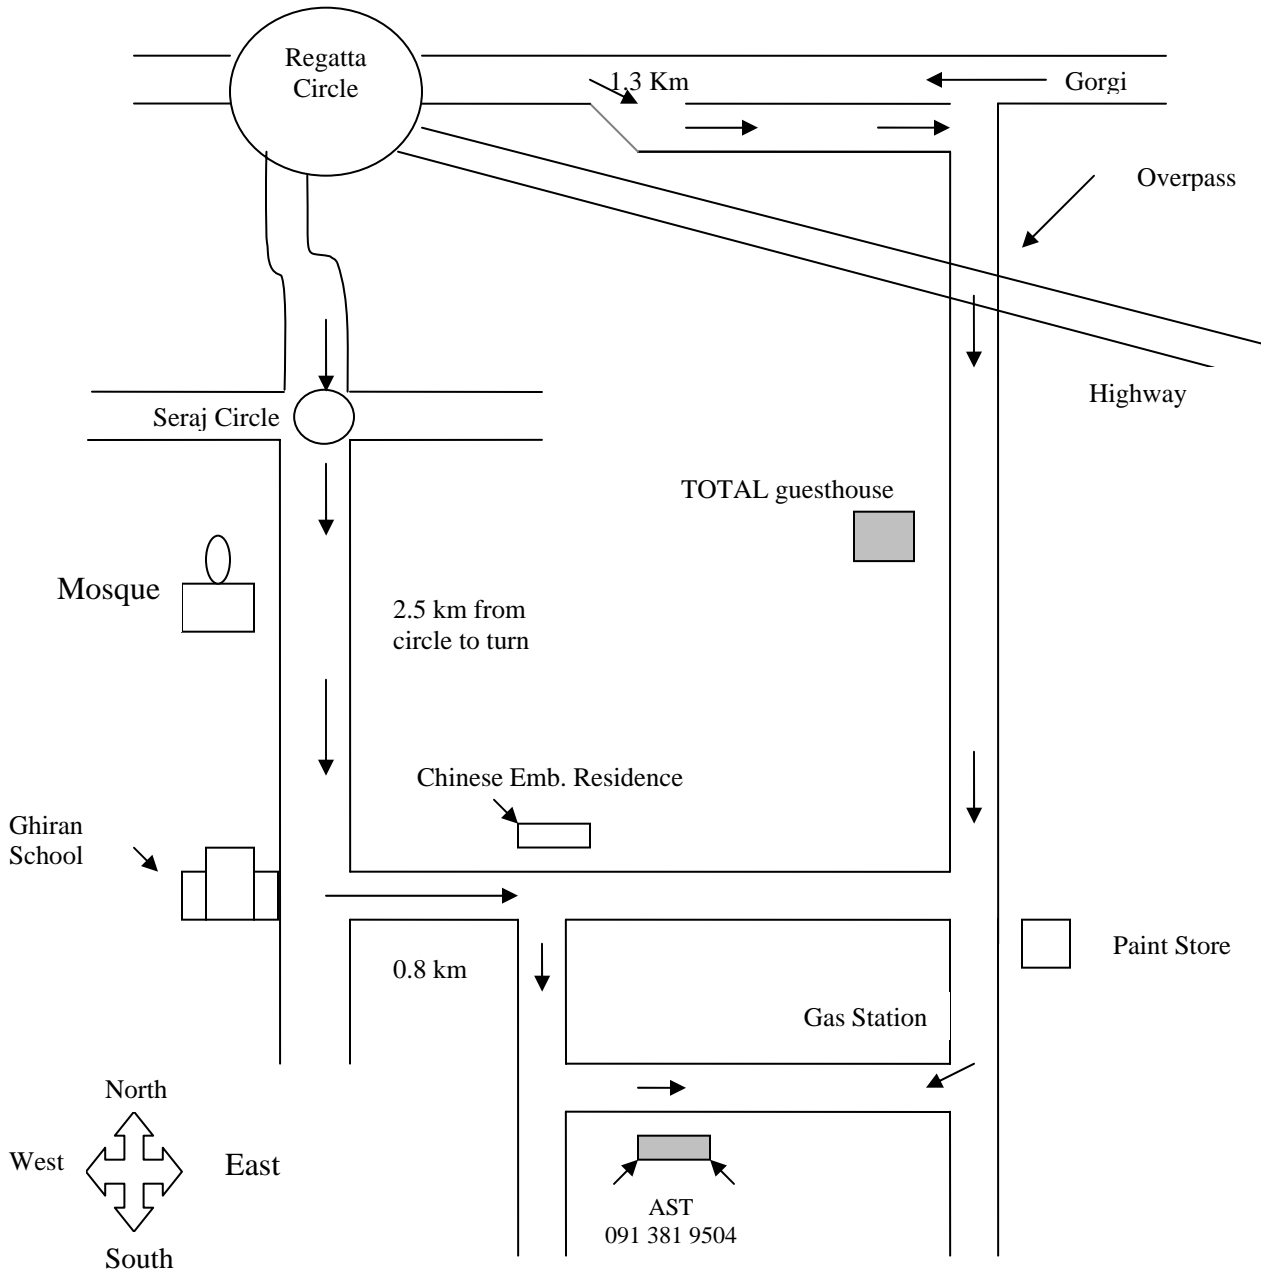

Map to the American School of Tripoli

From the Regatta traffic circle turn south towards Seraj. The school is approx. 4.5 km from this circle continuing south past the Seraj circle. Turn left (east) at Ghiran School. Turn right (south) at 0.8 km, just past the Chinese Ambassador's residence. Turn left (east) at the first road turning and after about 0.5 km you will see 2 villas on your right. That will be the American School of Tripoli.